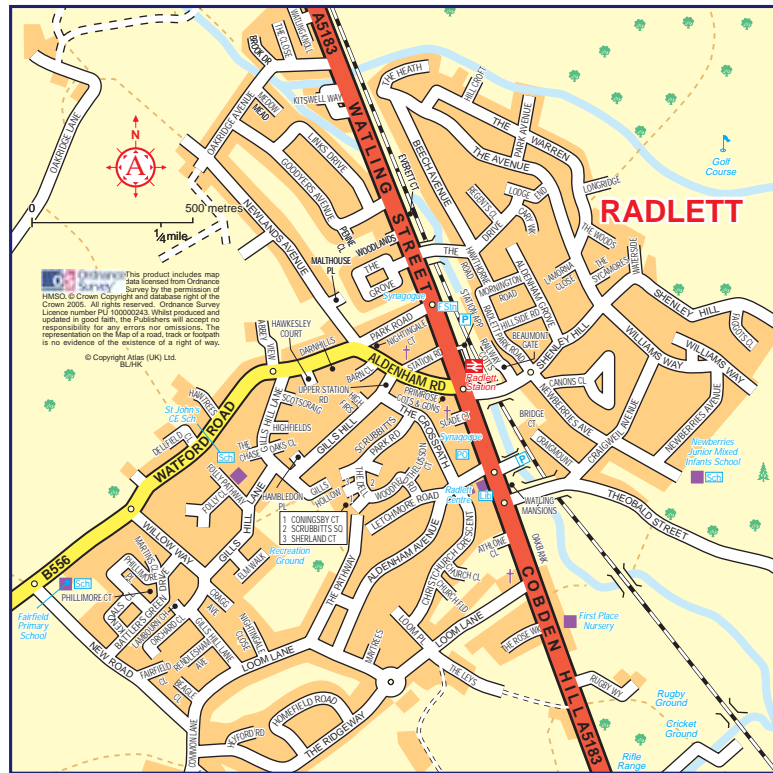

Local information point

Safety information

Help First Capital Connect and the British Transport Police to keep the railway running.

Keep your bags with you at all times.

If you leave something on a train or at a station or if you see anything suspicious, tell a member of staff quickly.