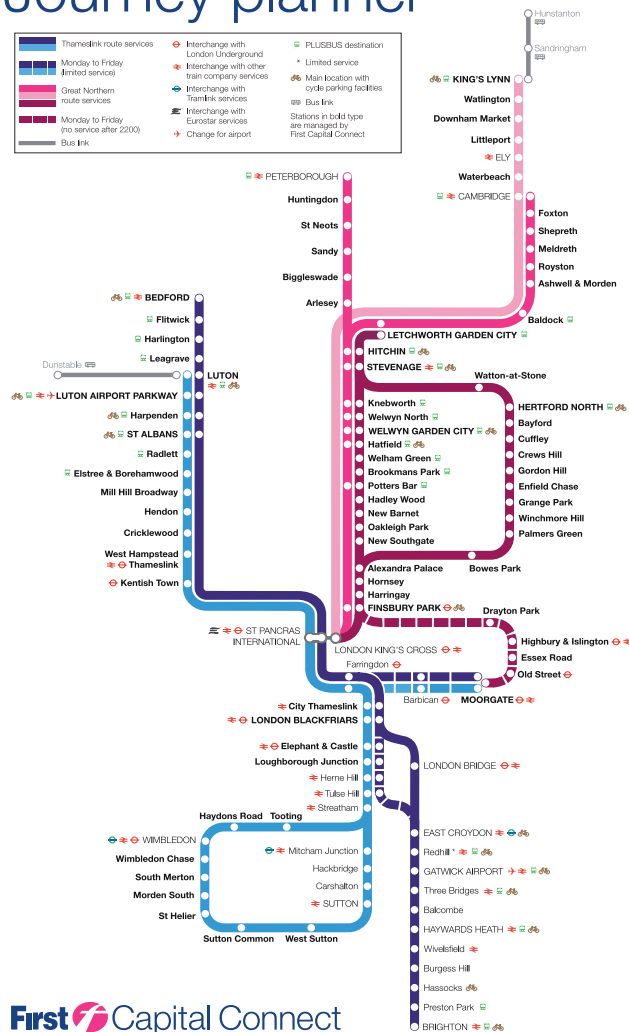

## Safety information

Help First Capital Connect and the British Transport Police to keep the railway running.

Keep your bags with you at all times.

If you leave something on a train or at a station or if you see anything suspicious, tell a member of staff quickly.

**Assisted travel**  
Telephone: 0800 058 2844  
Textphone: 0800 975 1052  
(Open from 7am to 10pm every day except Christmas Day)

**Lost property**  
0845 026 4700

**First Capital Connect Travelcheck**  
0845 330 3660  
For regularly updated recorded information on how First Capital Connect trains are running and details of planned engineering work.  
(Open 24 hours. Local rate)

**London TravelWatch**  
020 7505 9000

**Traveline**  
0871 200 22 33  
[www.traveline.co.uk](http://www.traveline.co.uk)  
For all other public transport route and timetable information.

**Station Car Parks - NCP**  
0845 680 0023

## Journey planner