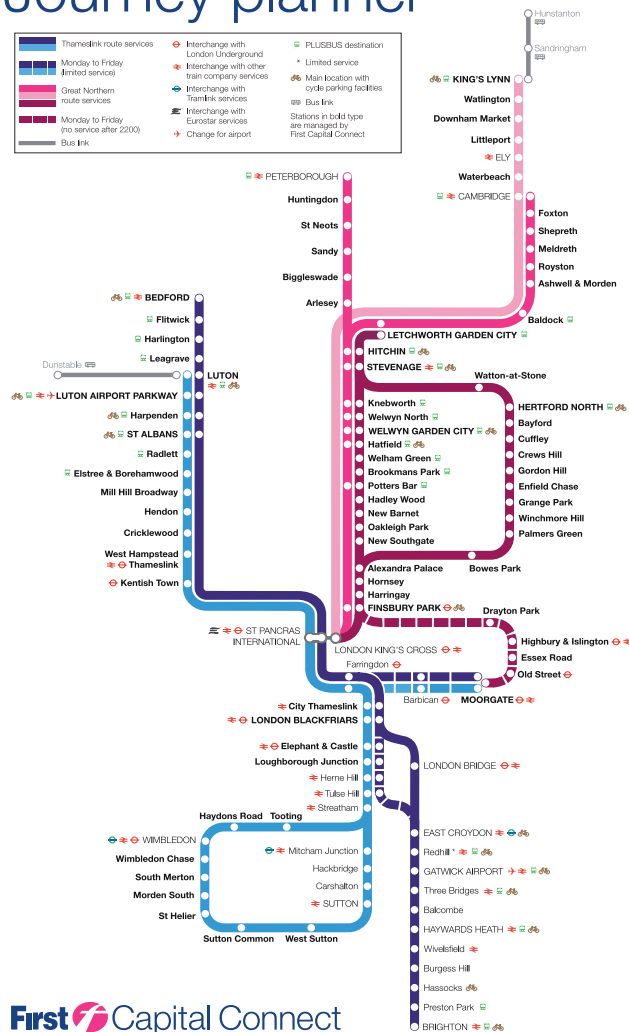

Local information point

Safety information

Help First Capital Connect and the British Transport Police to keep the railway running.

Keep your bags with you at all times.

If you leave something on a train or at a station or if you see anything suspicious, tell a member of staff quickly.

Assisted travel
Telephone: 0800 058 2844
Textphone: 0800 975 1052
(Open from 7am to 10pm every day except Christmas Day)

Lost property
0845 026 4700

First Capital Connect Travelcheck
0845 330 3660
For regularly updated recorded information on how First Capital Connect trains are running and details of planned engineering work.
(Open 24 hours. Local rate)

London TravelWatch
020 7505 9000

Station Car Parks - NCP
0845 680 0023

Traveline
0871 200 22 33
www.traveline.co.uk
For all other public transport route and timetable information.

www.transportdirect.info
Door-to-door journey plans for travel in Great Britain

www.traintaxi.co.uk
Information on taxis serving rail stations

www.sustrans.org.uk
Information on the National Cycle Network

Journey planner

TOUCH IT FOR REAL AT SCOTTHALL.

Get down to Scotthall Watford for: